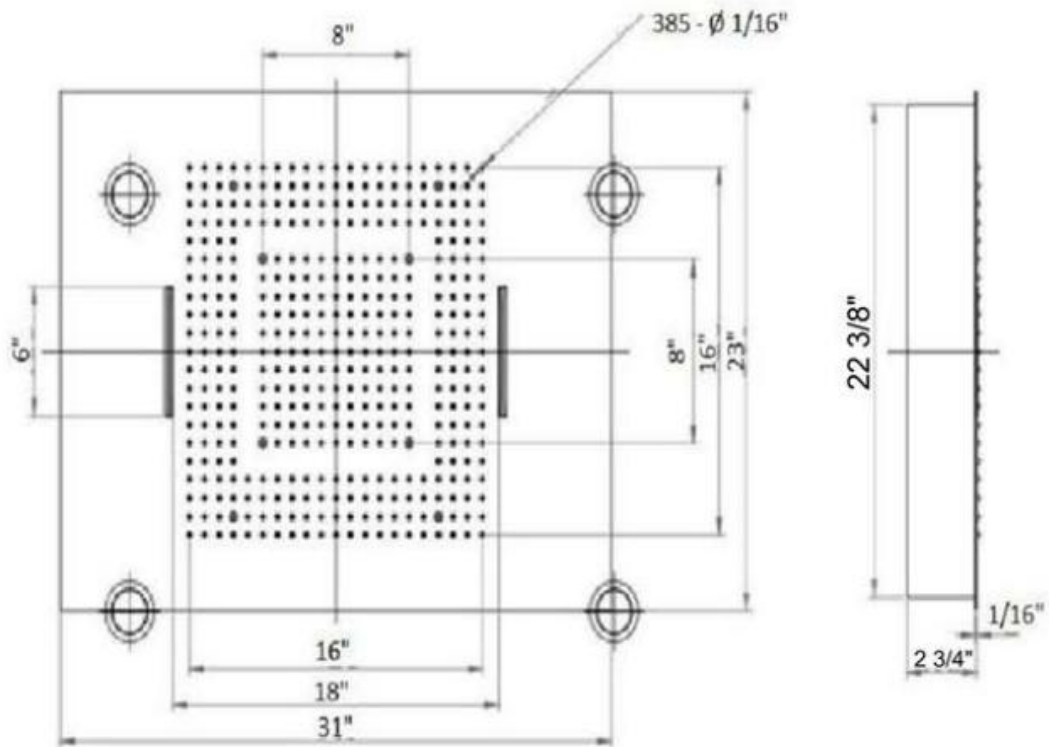

Product Dimensions