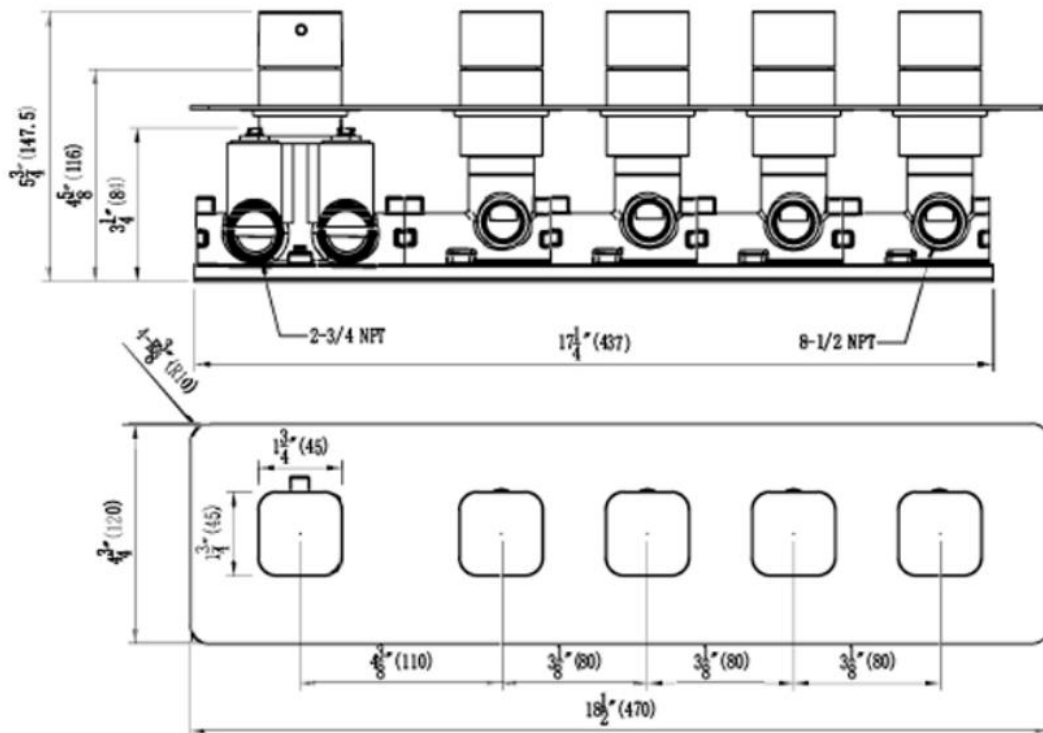

Product Dimensions